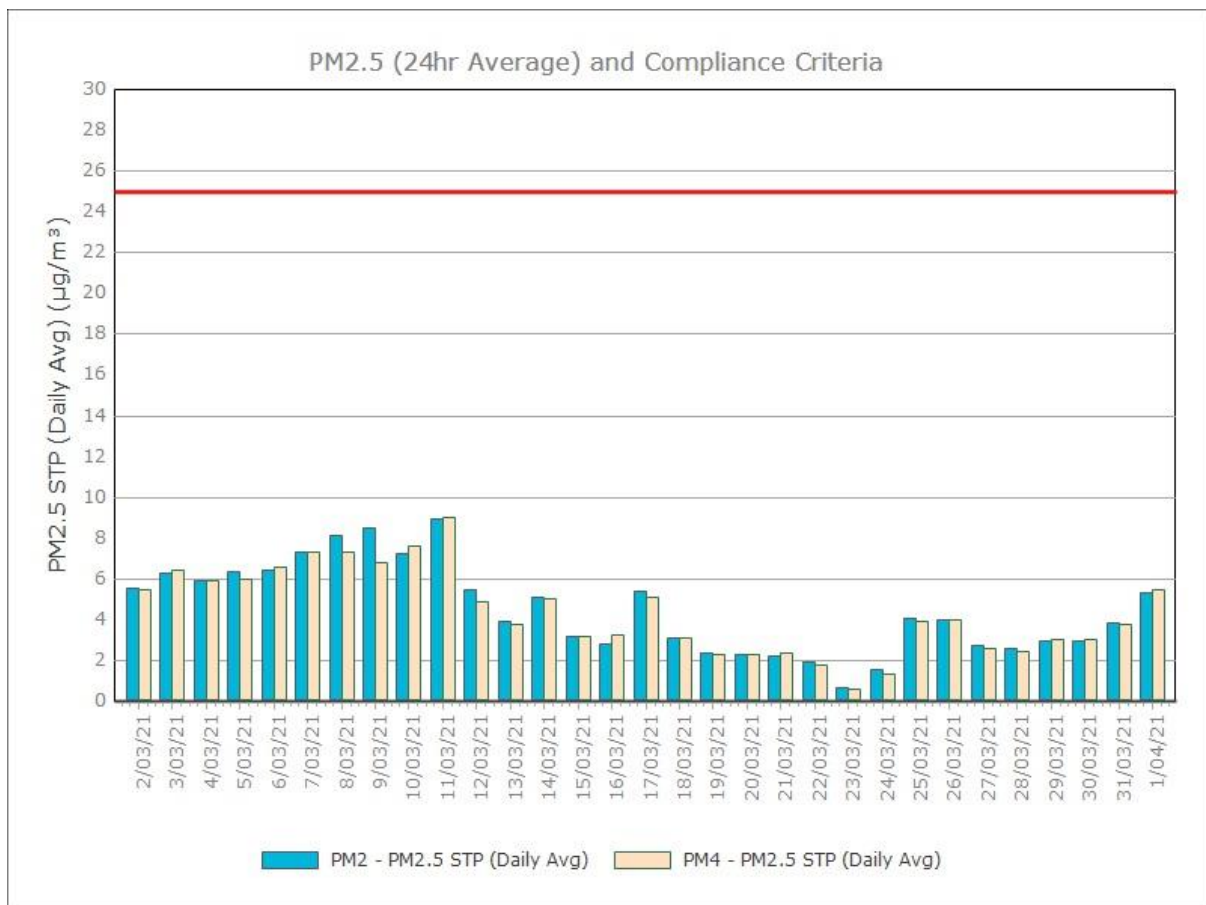

Figure 1. Dust Deposition over the last 12 months with guideline criteria

Particulate Matter

Monitoring Points:

- PM2- Northern boundary of Mining Lease 1770
- PM4- Adjacent the Accommodation Camp South West of Mining Lease 1770

Figure 2. PM10 (24 hr Average) with Compliance Criteria – December 2021

Figure 3. PM2.5 (24 hr Average) with Compliance Criteria – December 2021

APPENDIX:

Particulate Monitoring

Monthly Monitoring Results

January 2021

February 2021

March 2021

April 2021

May 2021

June 2021

July 2021

August 2021

September 2021

October 2021

November 2021