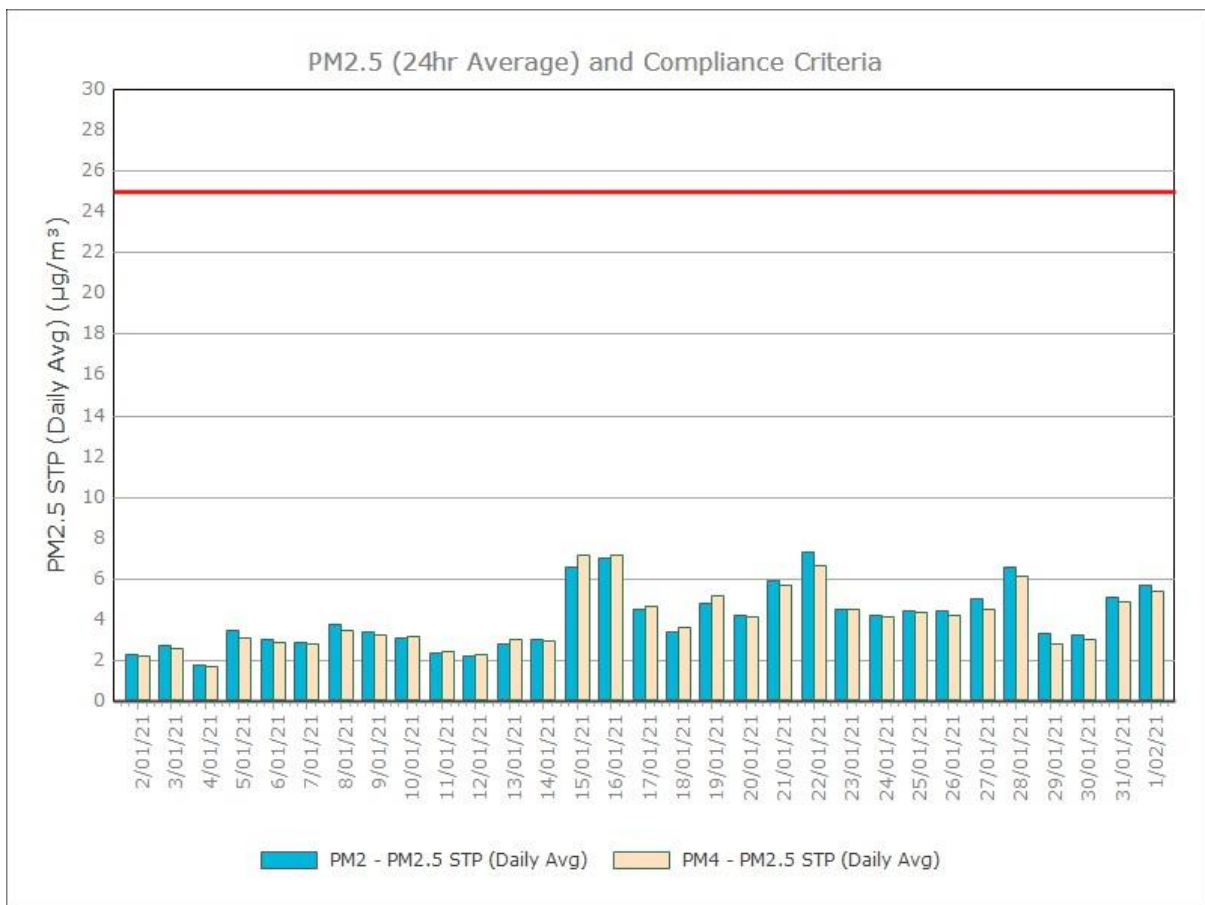

Figure 1. Dust Deposition over the last 12 months with guideline criteria

Particulate Matter

Monitoring Points:

- PM2- Northern boundary of Mining Lease 1770
- PM4- Adjacent the Accommodation Camp South West of Mining Lease 1770

Figure 2. PM10 (24 hr Average) with Compliance Criteria – December 2021

Figure 3. PM2.5 (24 hr Average) with Compliance Criteria – December 2021

APPENDIX:

Particulate Monitoring

Monthly Monitoring Results

January 2021

February 2021

March 2021

April 2021

May 2021

June 2021

July 2021

August 2021

September 2021

October 2021

November 2021