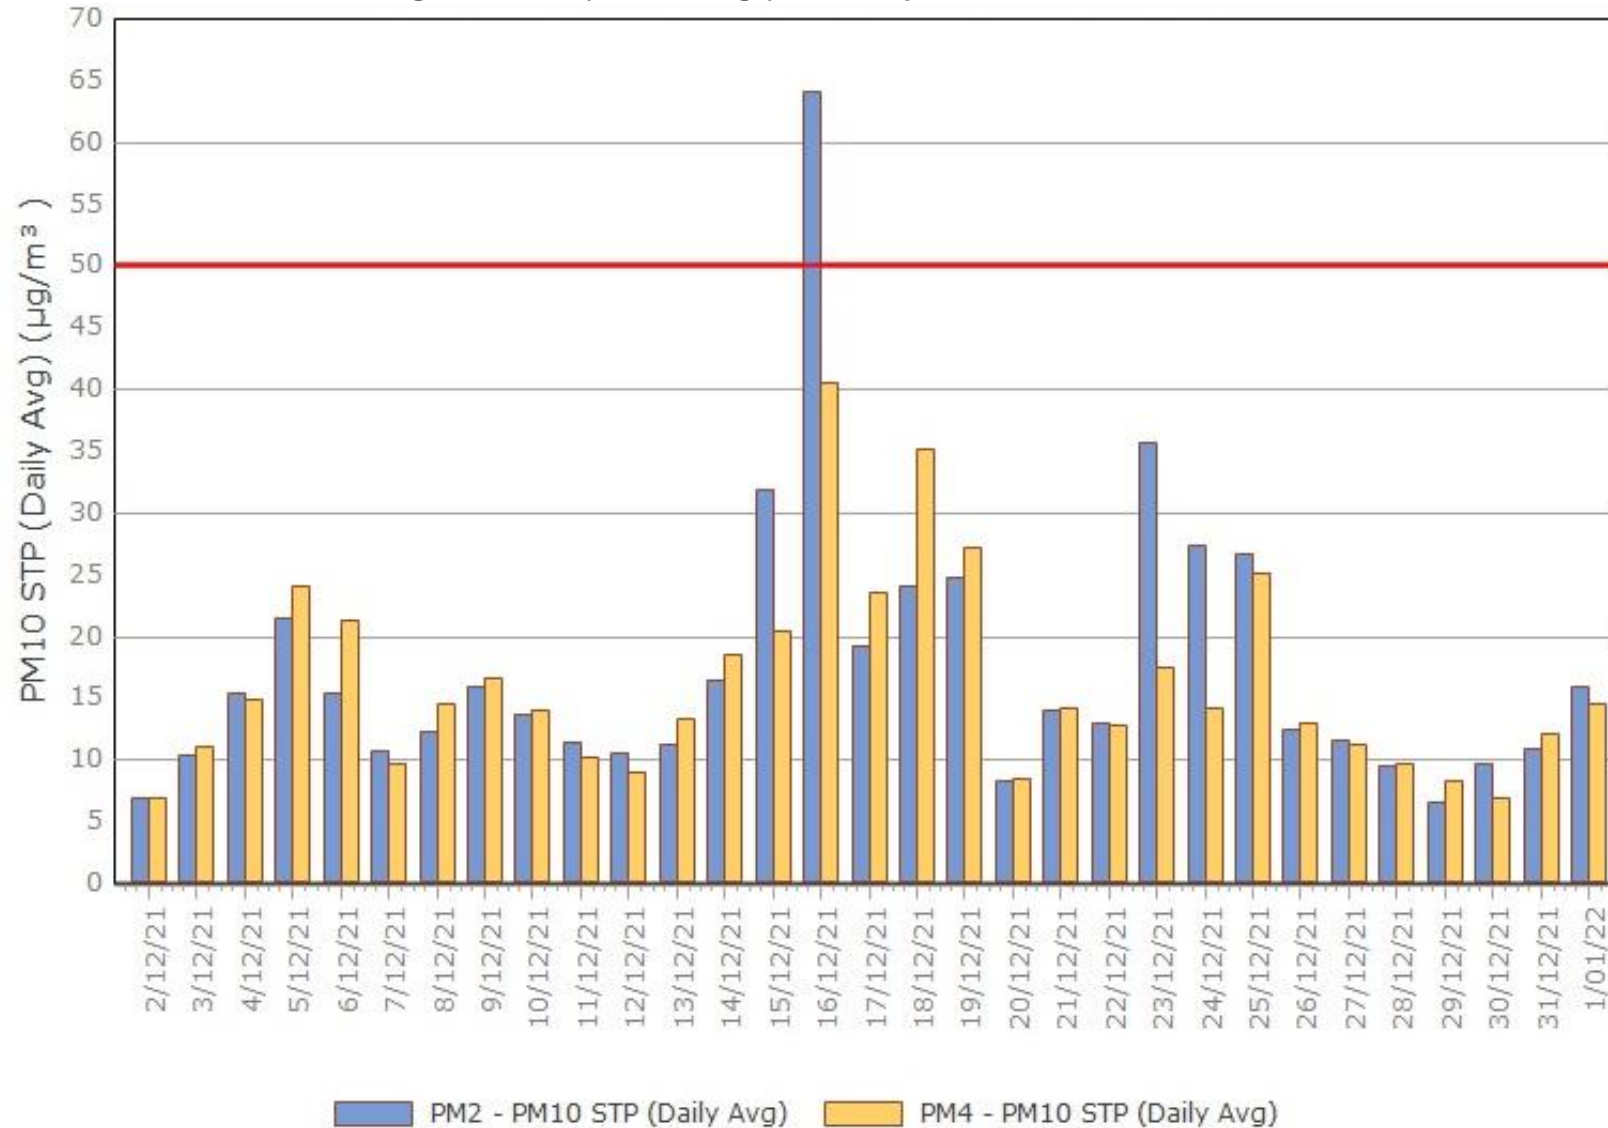

Figure 1. Dust Deposition over the last 12 months with guideline criteria

Particulate Matter

Monitoring Points:

- PM2- Northern boundary of Mining Lease 1770
- PM4- Adjacent the Accommodation Camp South West of Mining Lease 1770

Figure 2. PM10 (24 hr Average) with Compliance Criteria – December 2021

Figure 3. PM2.5 (24 hr Average) with Compliance Criteria – December 2021

APPENDIX:

Particulate Monitoring

Monthly Monitoring Results

January 2021

February 2021

March 2021

April 2021

May 2021

June 2021

July 2021

August 2021

September 2021

October 2021

November 2021