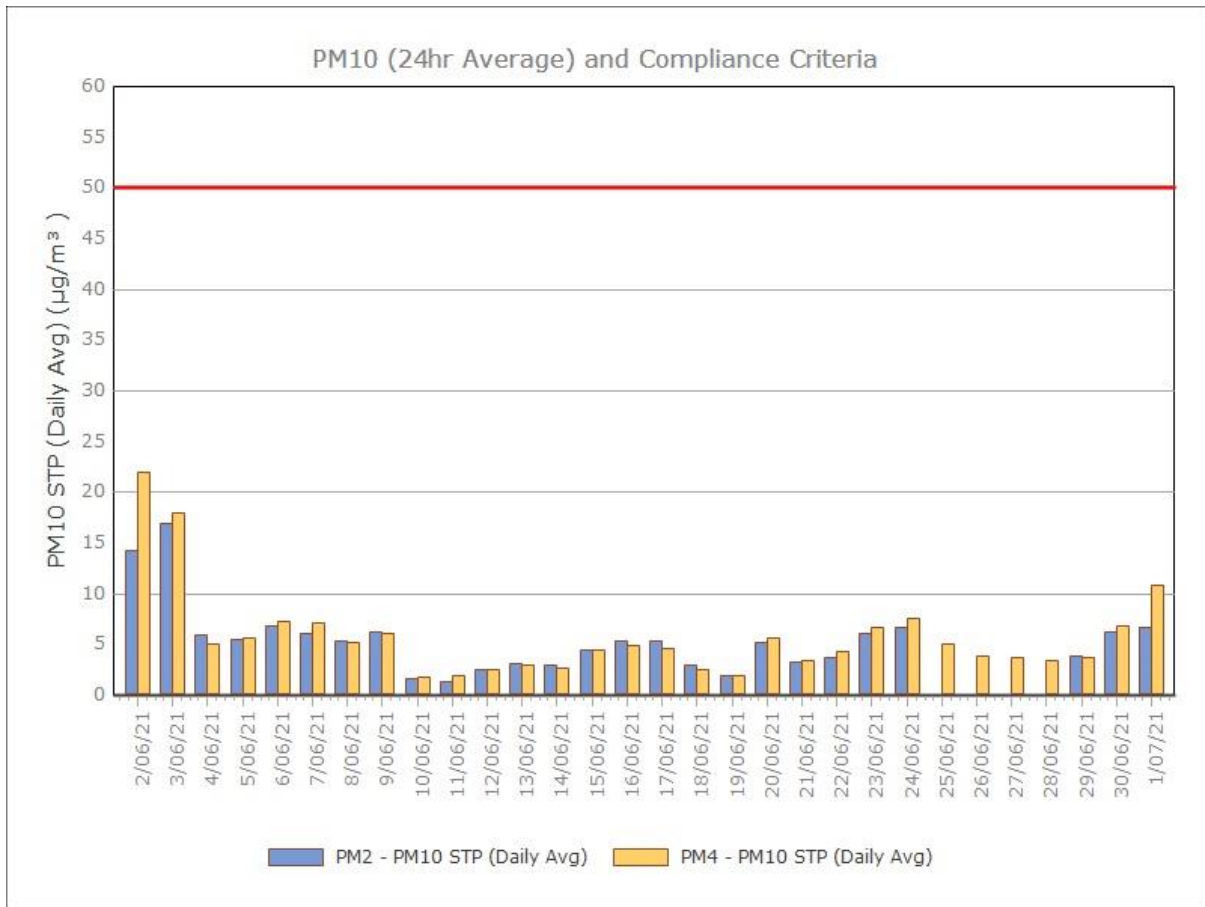

Figure 1. Dust Deposition over the last 12 months with guideline criteria

Particulate Matter

Monitoring Points:

- PM2- Northern boundary of Mining Lease 1770
- PM4- Adjacent the Accommodation Camp South West of Mining Lease 1770

Figure 2. PM10 (24 hr Average) with Compliance Criteria – December 2021

Figure 3. PM2.5 (24 hr Average) with Compliance Criteria – December 2021

APPENDIX:

Particulate Monitoring

Monthly Monitoring Results

January 2021

February 2021

March 2021

April 2021

May 2021

June 2021

July 2021

August 2021

September 2021

October 2021

November 2021