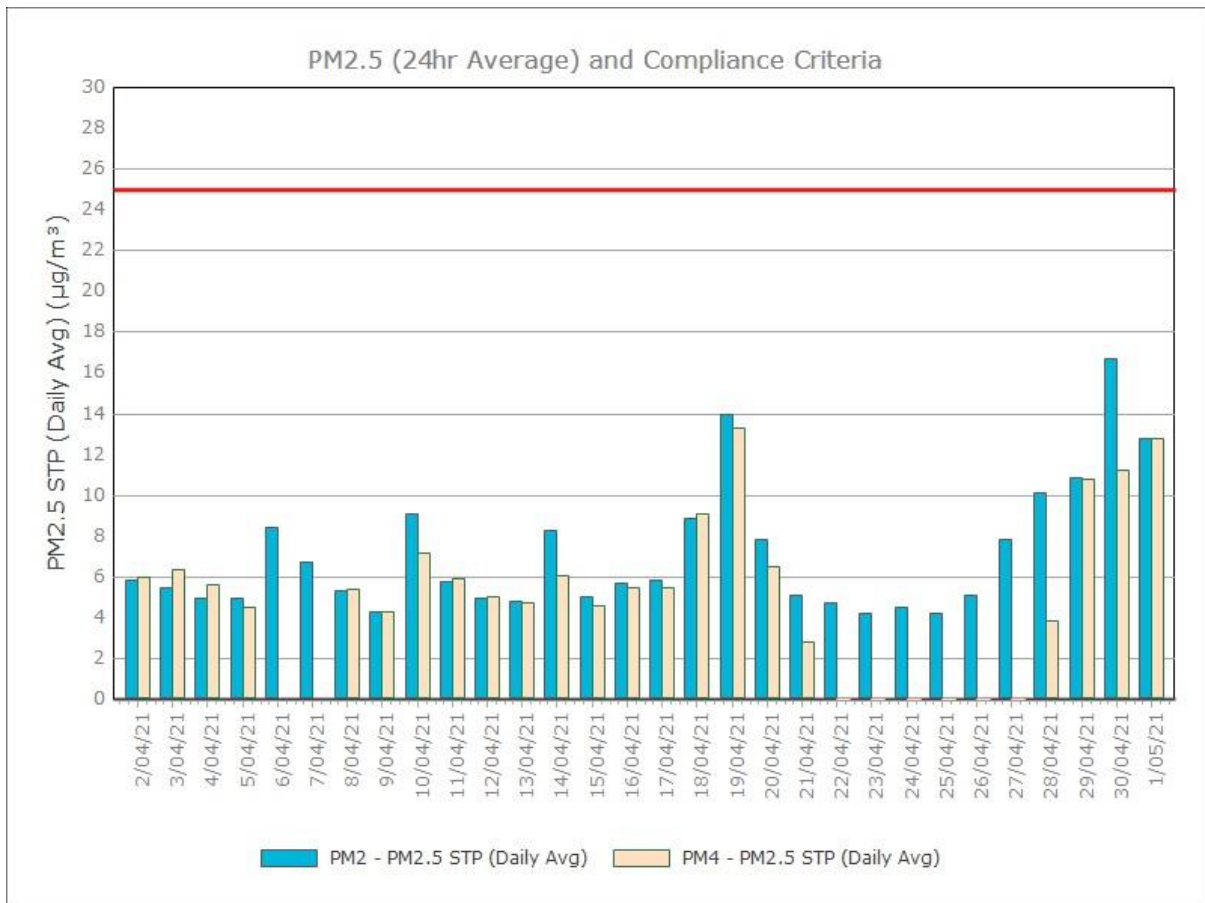

Figure 1. Dust Deposition over the last 12 months with guideline criteria

Particulate Matter

Monitoring Points:

- PM2- Northern boundary of Mining Lease 1770
- PM4- Adjacent the Accommodation Camp South West of Mining Lease 1770

Figure 2. PM10 (24 hr Average) with Compliance Criteria – December 2021

Figure 3. PM2.5 (24 hr Average) with Compliance Criteria – December 2021

APPENDIX:

Particulate Monitoring

Monthly Monitoring Results

January 2021

February 2021

March 2021

April 2021

May 2021

June 2021

July 2021

August 2021

September 2021

October 2021

November 2021