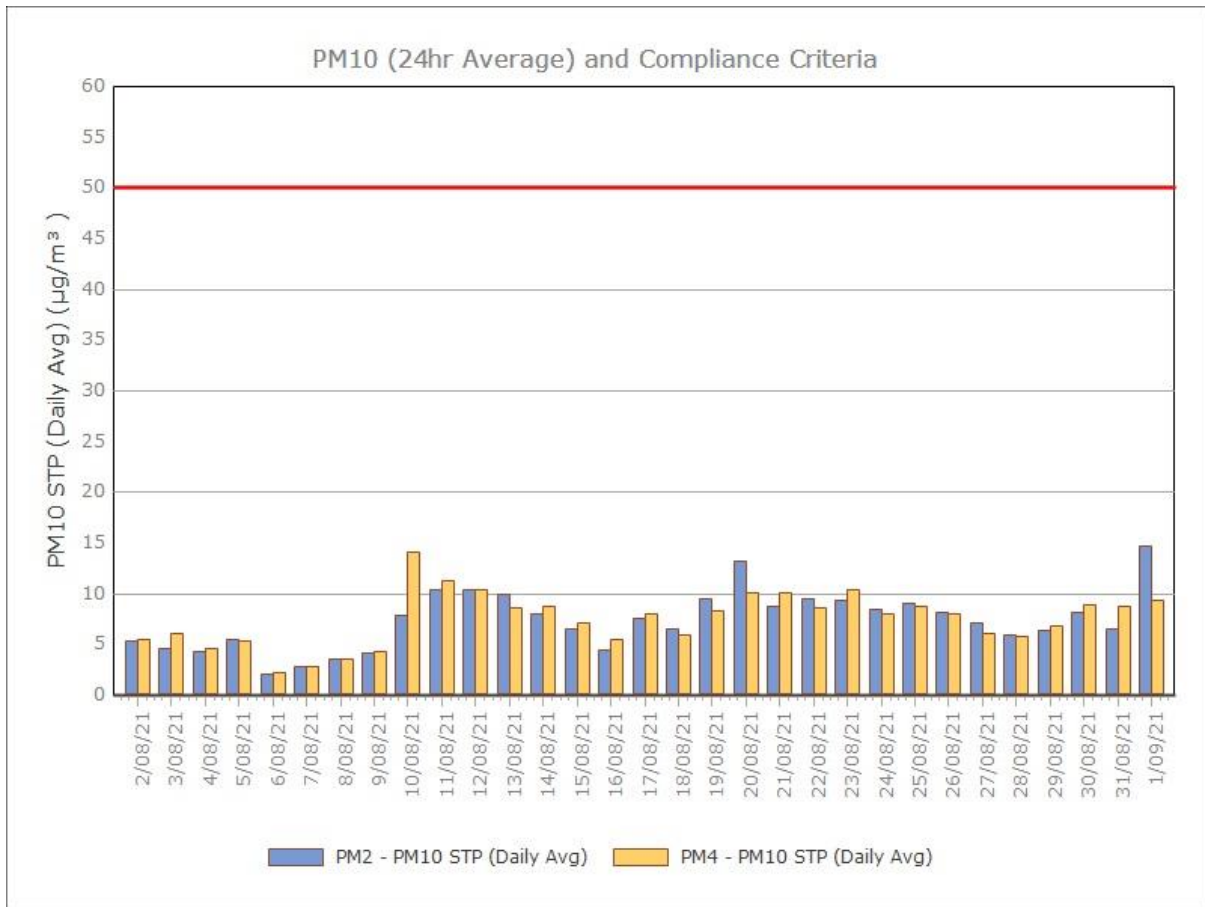

Figure 1. Dust Deposition over the last 12 months with guideline criteria

Particulate Matter

Monitoring Points:

- PM2- Northern boundary of Mining Lease 1770
- PM4- Adjacent the Accommodation Camp South West of Mining Lease 1770

Figure 2. PM10 (24 hr Average) with Compliance Criteria – December 2021

Figure 3. PM2.5 (24 hr Average) with Compliance Criteria – December 2021

APPENDIX:

Particulate Monitoring

Monthly Monitoring Results

January 2021

February 2021

March 2021

April 2021

May 2021

June 2021

July 2021

August 2021

September 2021

October 2021

November 2021