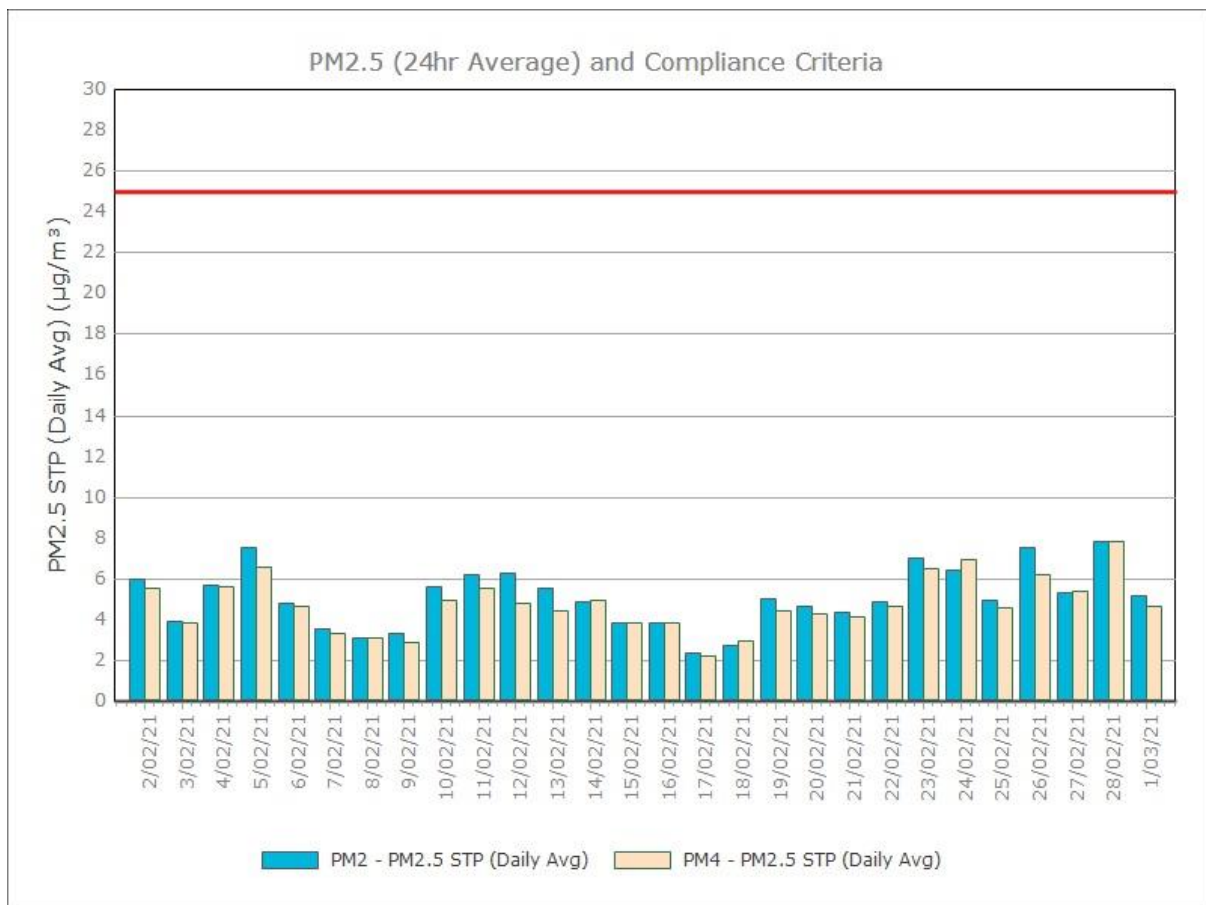

Figure 1. Dust Deposition over the last 12 months with guideline criteria

Particulate Matter

Monitoring Points:

- PM2- Northern boundary of Mining Lease 1770
- PM4- Adjacent the Accommodation Camp South West of Mining Lease 1770

Figure 2. PM10 (24 hr Average) with Compliance Criteria – December 2021

Figure 3. PM2.5 (24 hr Average) with Compliance Criteria – December 2021

APPENDIX:

Particulate Monitoring

Monthly Monitoring Results

January 2021

February 2021

March 2021

April 2021

May 2021

June 2021

July 2021

August 2021

September 2021

October 2021

November 2021