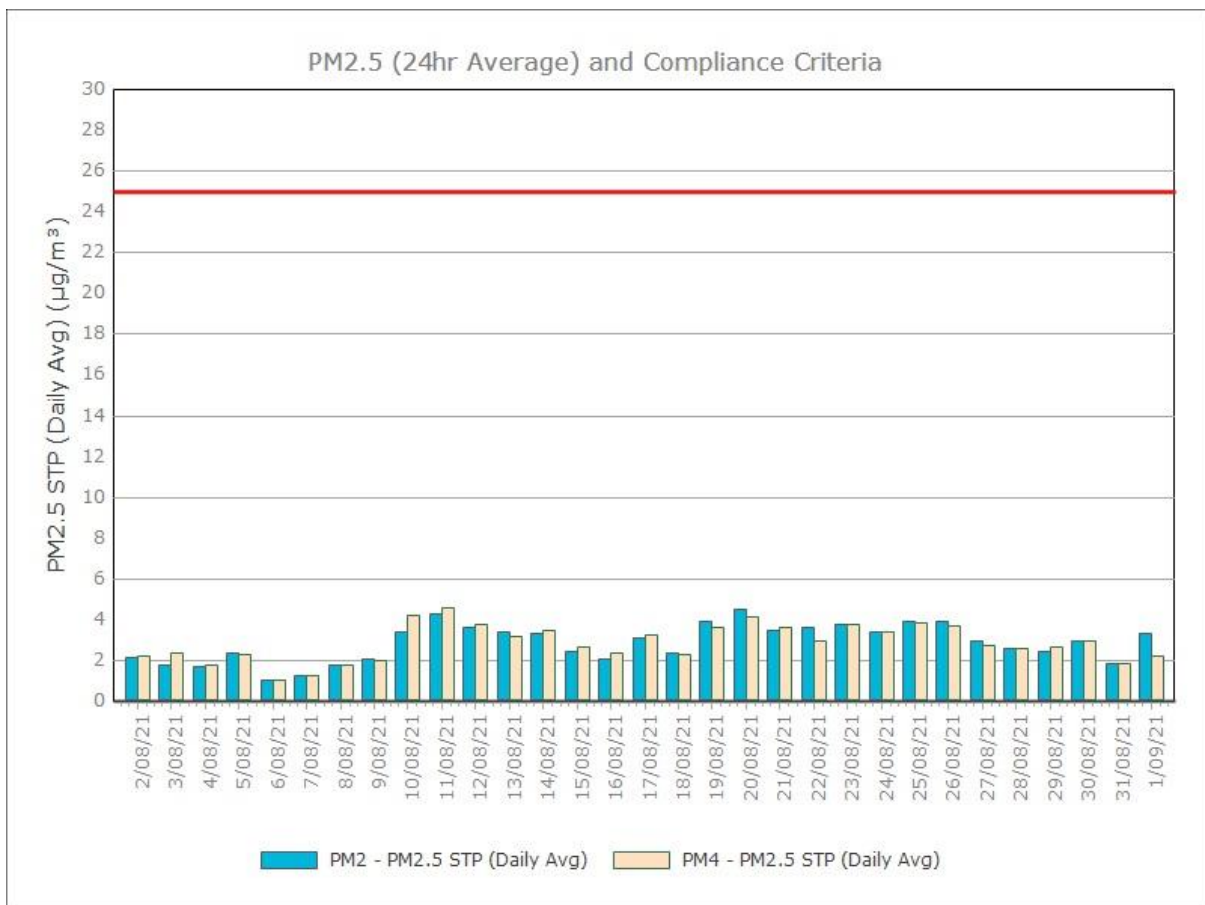

Figure 1. Dust Deposition over the last 12 months with guideline criteria

Particulate Matter

Monitoring Points:

- PM2- Northern boundary of Mining Lease 1770
- PM4- Adjacent the Accommodation Camp South West of Mining Lease 1770

Figure 2. PM10 (24 hr Average) with Compliance Criteria – December 2021

Figure 3. PM2.5 (24 hr Average) with Compliance Criteria – December 2021

APPENDIX:

Particulate Monitoring

Monthly Monitoring Results

January 2021

February 2021

March 2021

April 2021

May 2021

June 2021

July 2021

August 2021

September 2021

October 2021

November 2021