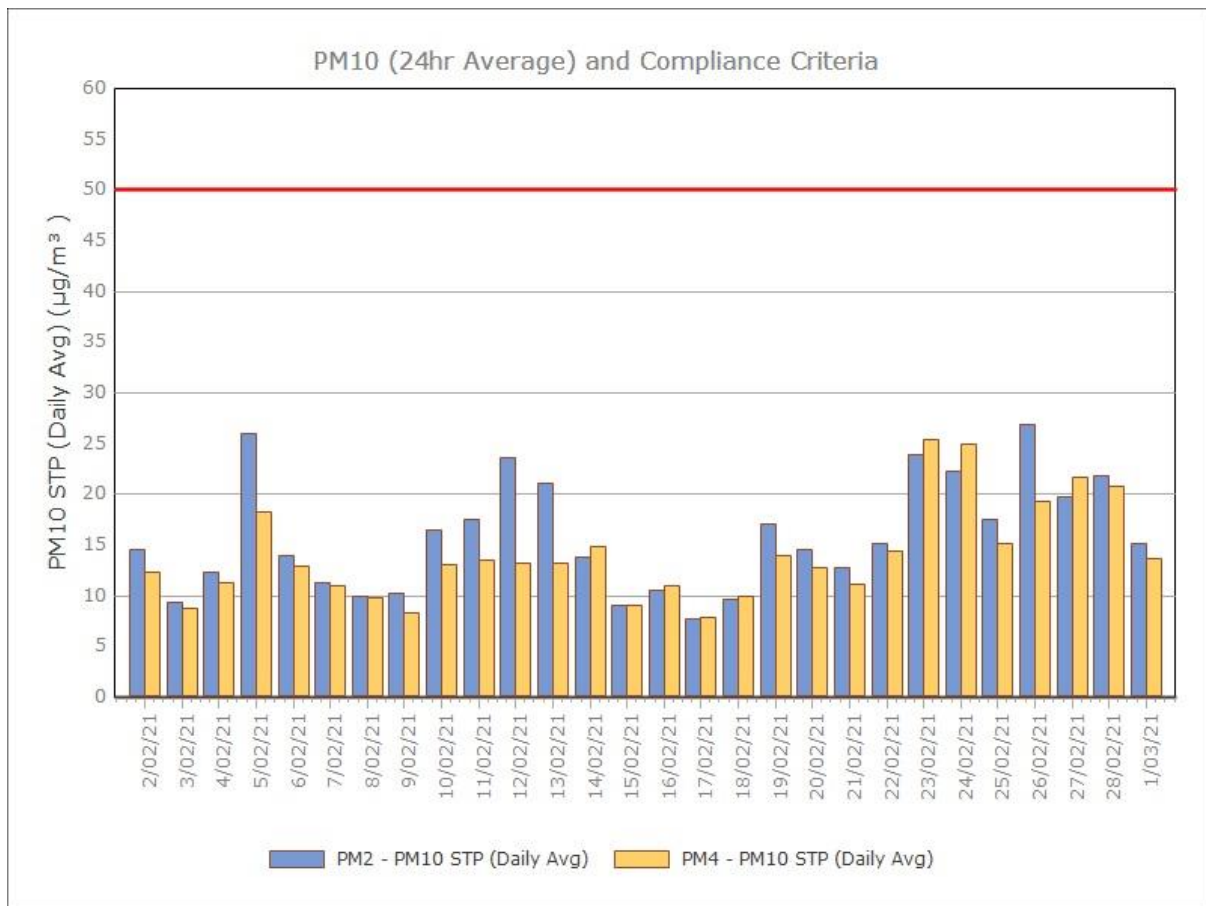

Figure 1. Dust Deposition over the last 12 months with guideline criteria

Particulate Matter

Monitoring Points:

- PM2- Northern boundary of Mining Lease 1770
- PM4- Adjacent the Accommodation Camp South West of Mining Lease 1770

Figure 2. PM10 (24 hr Average) with Compliance Criteria – December 2021

Figure 3. PM2.5 (24 hr Average) with Compliance Criteria – December 2021

APPENDIX:

Particulate Monitoring

Monthly Monitoring Results

January 2021

February 2021

March 2021

April 2021

May 2021

June 2021

July 2021

August 2021

September 2021

October 2021

November 2021