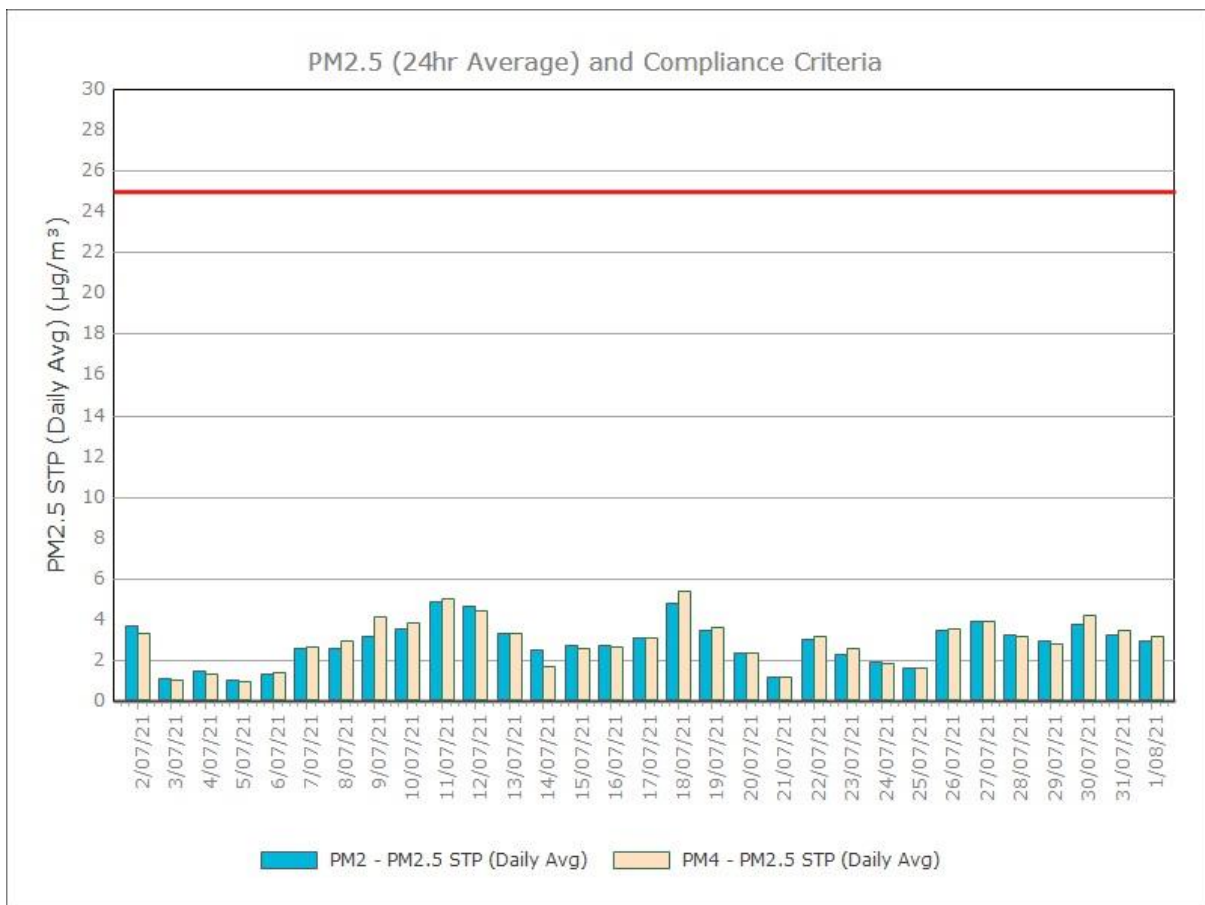

Figure 1. Dust Deposition over the last 12 months with guideline criteria

Particulate Matter

Monitoring Points:

- PM2- Northern boundary of Mining Lease 1770
- PM4- Adjacent the Accommodation Camp South West of Mining Lease 1770

Figure 2. PM10 (24 hr Average) with Compliance Criteria – December 2021

Figure 3. PM2.5 (24 hr Average) with Compliance Criteria – December 2021

APPENDIX:

Particulate Monitoring

Monthly Monitoring Results

January 2021

February 2021

March 2021

April 2021

May 2021

June 2021

July 2021

August 2021

September 2021

October 2021

November 2021