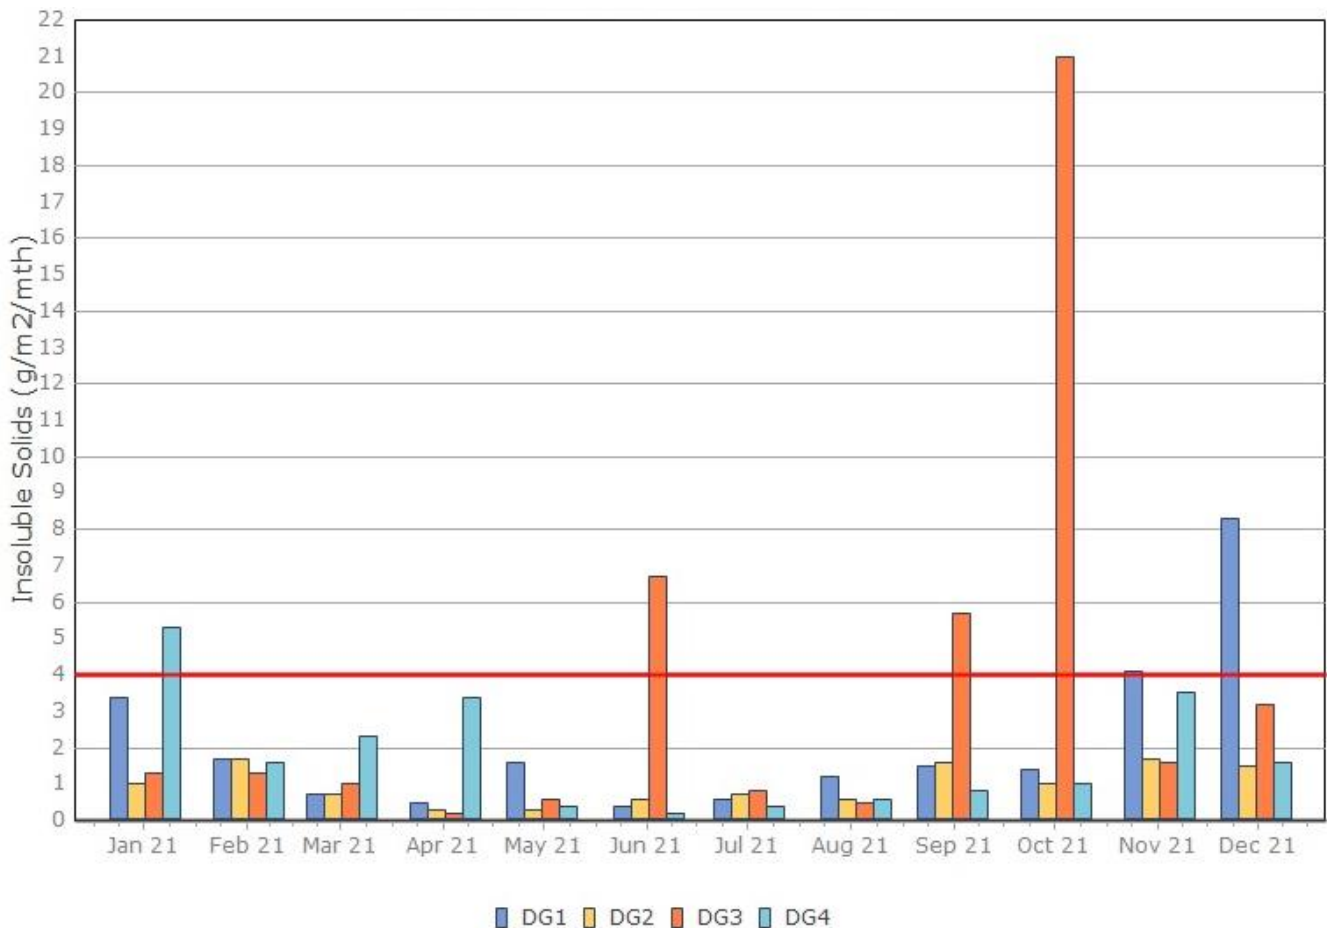

Dust Deposition

Monitoring Points:

- DG1- North West Corner of Mining Lease 1770
- DG2- Northern boundary of Mining Lease 1770
- DG3- Company Owned Residence South of Mining Lease 1770
- DG4- Adjacent the Accommodation Camp South West of Mining Lease 1770

Month	Sample Period	Results		Insoluble Solids (g/m ² /mth)			
		Received	Published	DG1	DG2	DG3	DG4
January	1/1/21 - 1/2/21	12/2/21	4/3/21	3.4	1.0	1.3	5.3
February	1/2/21 - 1/3/21	15/3/21	24/3/21	1.7	1.7	1.3	1.6
March	1/3/21 - 1/4/21	15/4/21	20/4/21	0.7	0.7	1.0	2.3
April	1/4/21 - 30/4/21	13/5/21	28/5/21	0.5	0.3	0.2	3.4
May	30/4/21 - 1/6/21	10/6/21	23/05/21	1.6	0.3	0.6	0.4
June	1/6/21 - 1/7/21	15/7/21	21/07/21	0.4	0.6	6.7	0.2
July	1/7/21 - 2/8/21	16/8/21	18/08/21	0.6	0.7	0.8	0.4
August	2/8/21 - 31/08/21	15/09/21	23/09/21	1.2	0.6	0.5	0.6
September	31/8/21 - 1/10/21	19/10/21	28/10/21	1.5	1.6	5.7	0.8
October	1/10/21 - 1/11/21	12/11/21	22/11/21	1.4	1.0	21.0	1.0
November	1/11/21 - 30/11/21	21/12/21	12/1/22	4.1	1.7	1.6	3.5
December	30/11/21 - 31/12/21	21/1/22	25/1/22	8.3	1.5	3.2	1.6
Average (Mean)				2.12	0.98	3.66	1.76
Median				1.45	0.85	1.3	1.3
Maximum				8.3	1.7	21	5.3
Minimum				0.4	0.3	0.2	0.2

Figure 1. Dust Deposition over the last 12 months with guideline criteria

Particulate Matter

Monitoring Points:

- PM2- Northern boundary of Mining Lease 1770
- PM4- Adjacent the Accommodation Camp South West of Mining Lease 1770