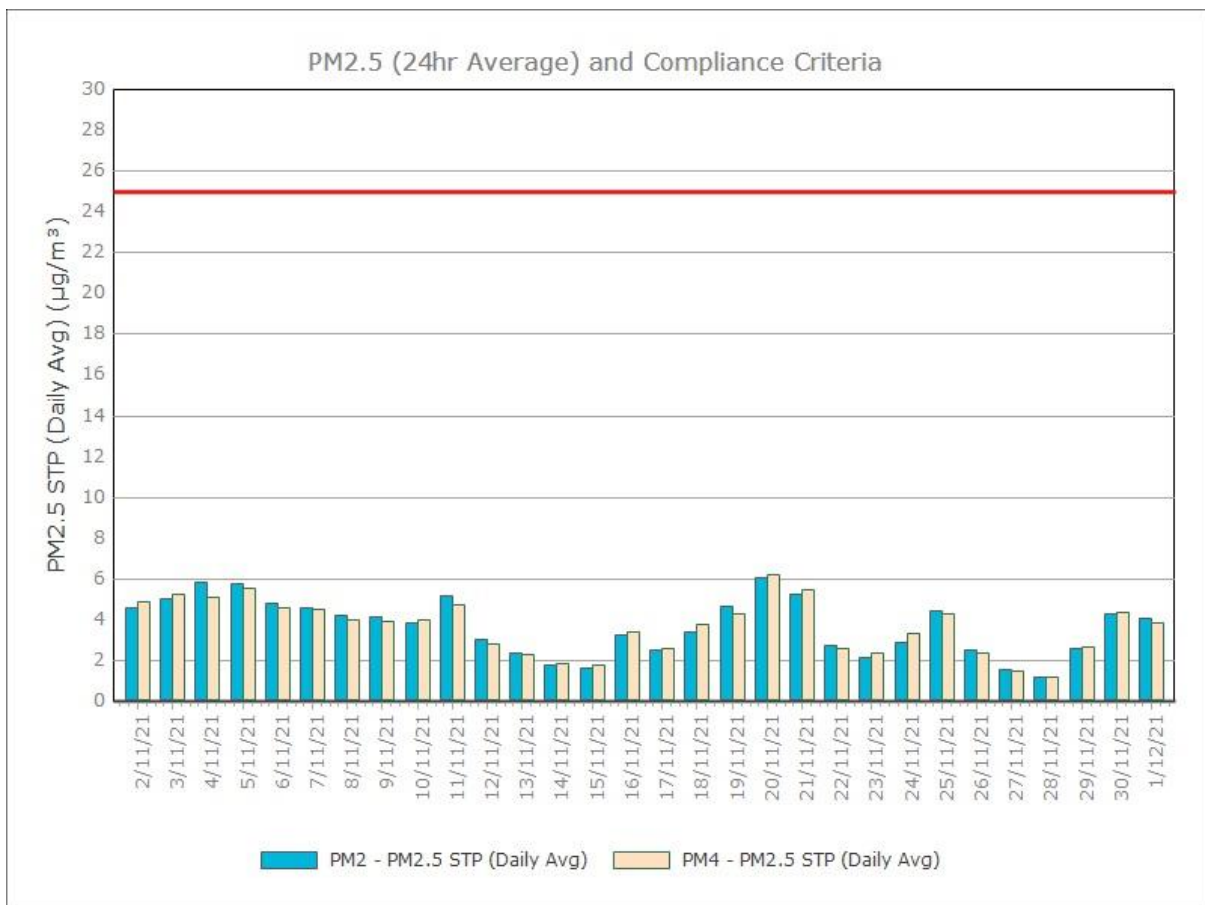

Figure 1. Dust Deposition over the last 12 months with guideline criteria

Particulate Matter

Monitoring Points:

- PM2- Northern boundary of Mining Lease 1770
- PM4- Adjacent the Accommodation Camp South West of Mining Lease 1770

Figure 2. PM10 (24 hr Average) with Compliance Criteria – December 2021

Figure 3. PM2.5 (24 hr Average) with Compliance Criteria – December 2021

APPENDIX:

Particulate Monitoring

Monthly Monitoring Results

January 2021

February 2021

March 2021

April 2021

May 2021

June 2021

July 2021

August 2021

September 2021

October 2021

November 2021