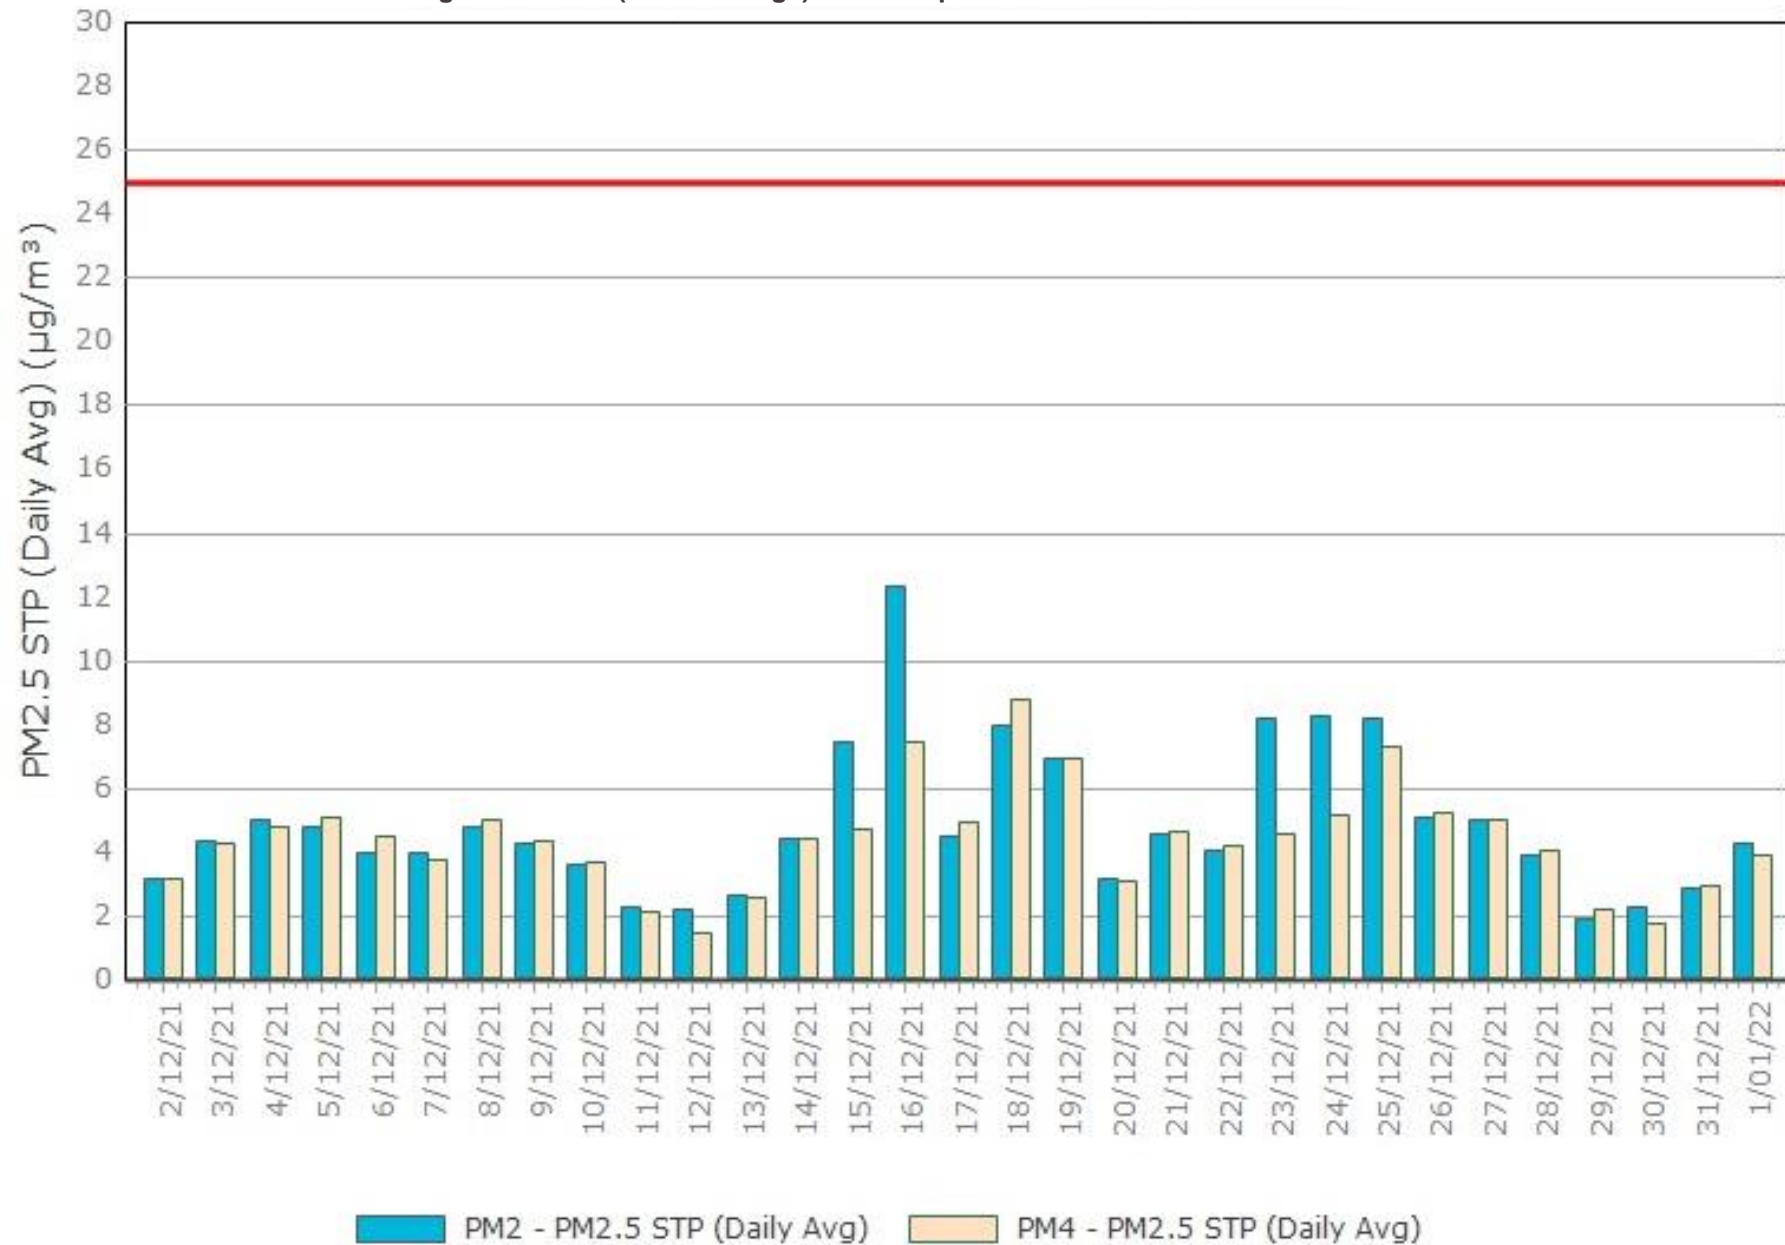

Figure 1. Dust Deposition over the last 12 months with guideline criteria

Particulate Matter

Monitoring Points:

- PM2- Northern boundary of Mining Lease 1770
- PM4- Adjacent the Accommodation Camp South West of Mining Lease 1770

Figure 2. PM10 (24 hr Average) with Compliance Criteria – December 2021

Figure 3. PM2.5 (24 hr Average) with Compliance Criteria – December 2021

APPENDIX:

Particulate Monitoring

Monthly Monitoring Results

January 2021

February 2021

March 2021

April 2021

May 2021

June 2021

July 2021

August 2021

September 2021

October 2021

November 2021