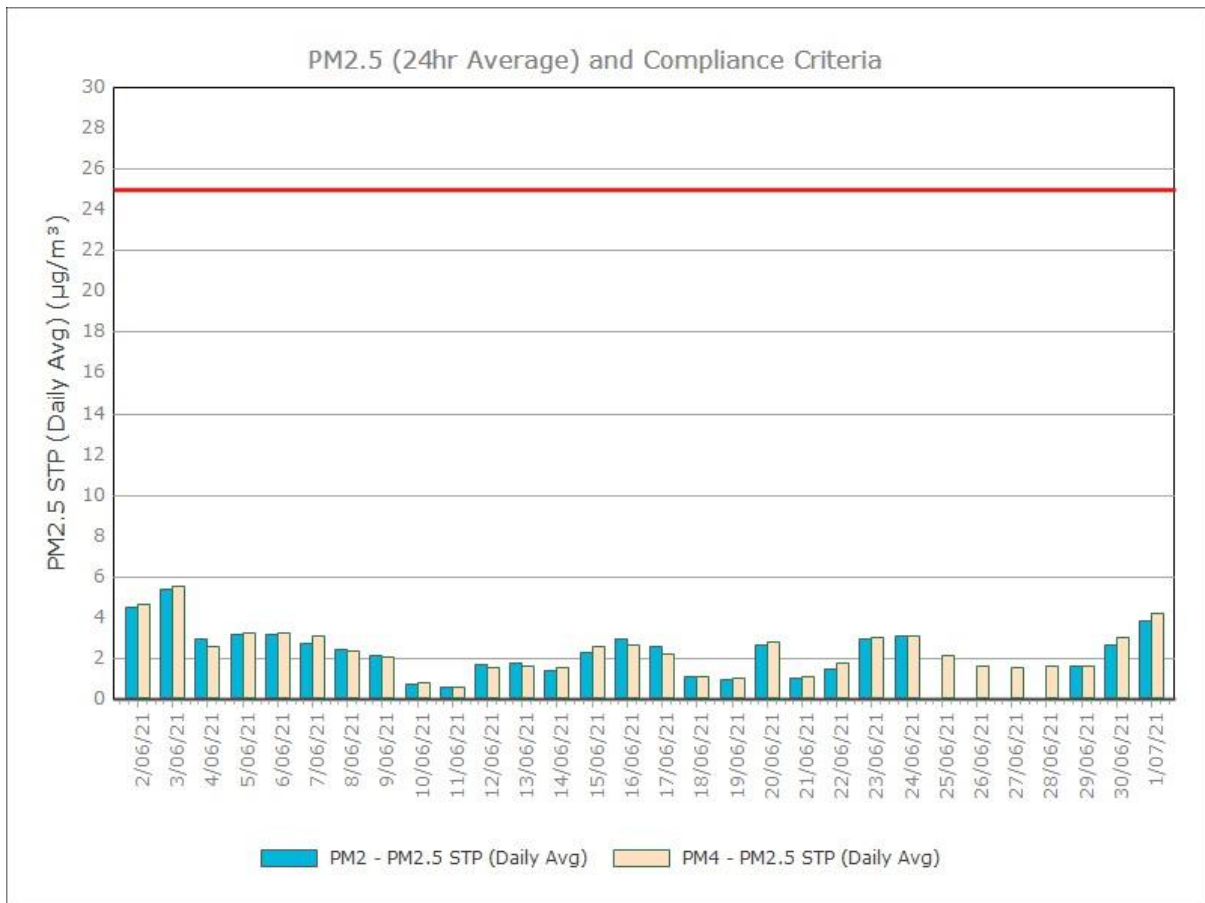

Figure 1. Dust Deposition over the last 12 months with guideline criteria

Particulate Matter

Monitoring Points:

- PM2- Northern boundary of Mining Lease 1770
- PM4- Adjacent the Accommodation Camp South West of Mining Lease 1770

Figure 2. PM10 (24 hr Average) with Compliance Criteria – December 2021

Figure 3. PM2.5 (24 hr Average) with Compliance Criteria – December 2021

APPENDIX:

Particulate Monitoring

Monthly Monitoring Results

January 2021

February 2021

March 2021

April 2021

May 2021

June 2021

July 2021

August 2021

September 2021

October 2021

November 2021