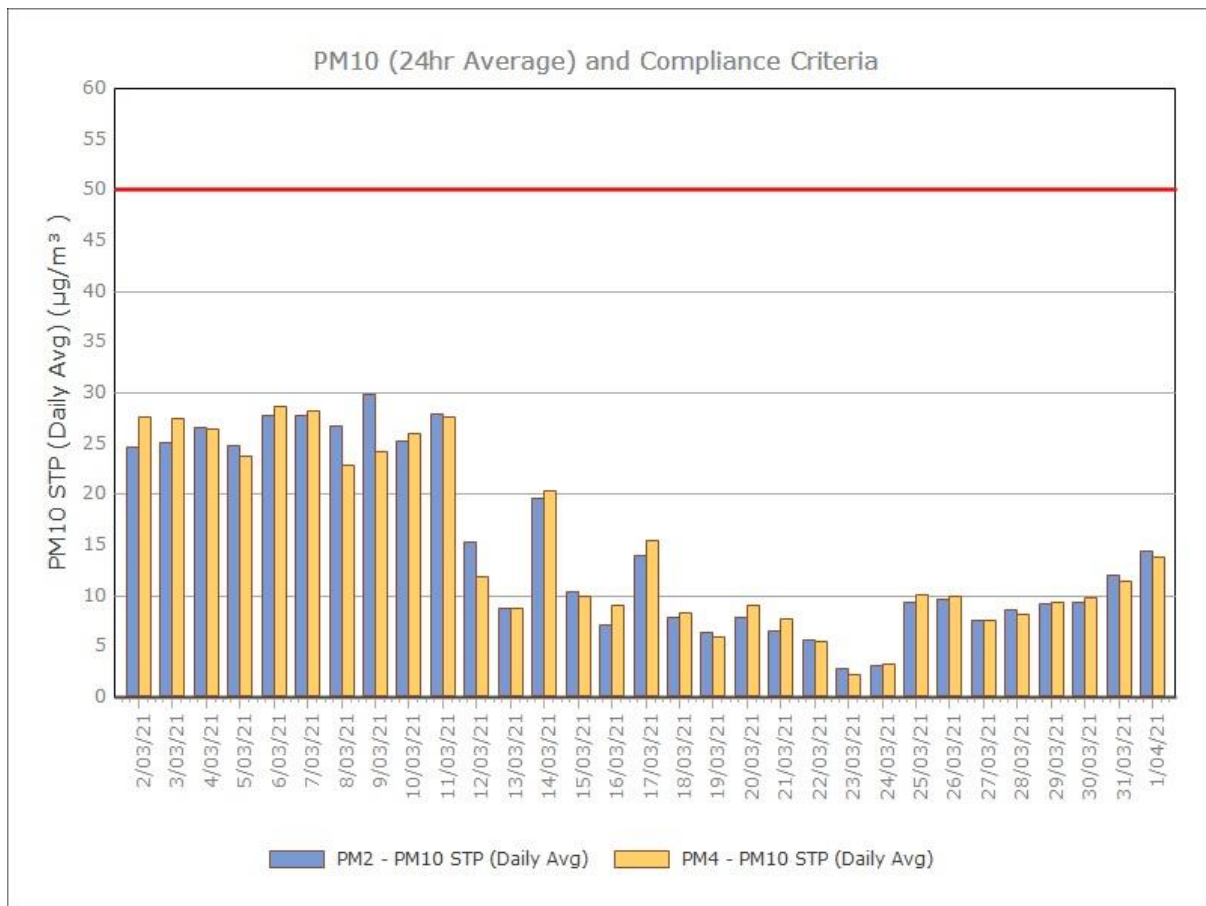

Figure 1. Dust Deposition over the last 12 months with guideline criteria

Particulate Matter

Monitoring Points:

- PM2- Northern boundary of Mining Lease 1770
- PM4- Adjacent the Accommodation Camp South West of Mining Lease 1770

Figure 2. PM10 (24 hr Average) with Compliance Criteria – December 2021

Figure 3. PM2.5 (24 hr Average) with Compliance Criteria – December 2021

APPENDIX:

Particulate Monitoring

Monthly Monitoring Results

January 2021

February 2021

March 2021

April 2021

May 2021

June 2021

July 2021

August 2021

September 2021

October 2021

November 2021