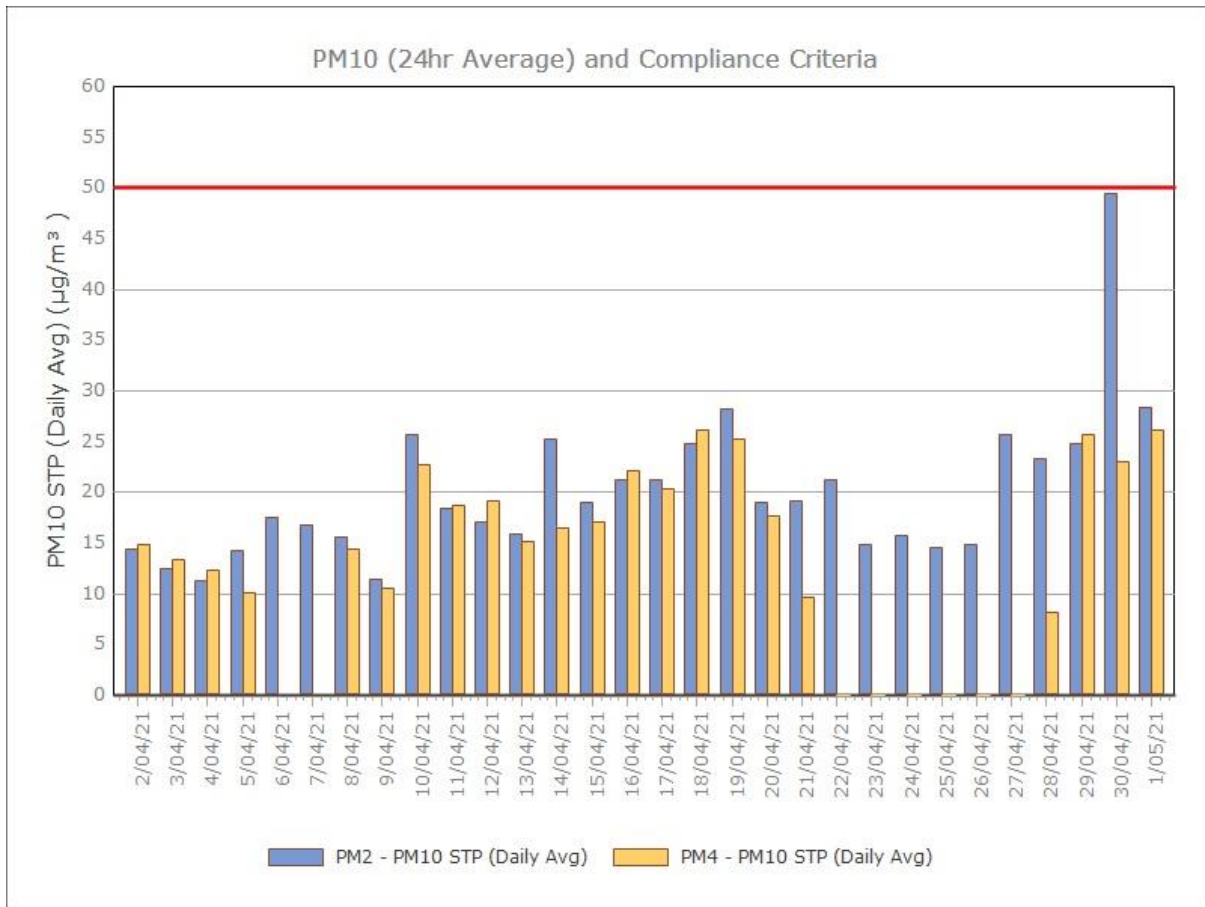

Figure 1. Dust Deposition over the last 12 months with guideline criteria

Particulate Matter

Monitoring Points:

- PM2- Northern boundary of Mining Lease 1770
- PM4- Adjacent the Accommodation Camp South West of Mining Lease 1770

Figure 2. PM10 (24 hr Average) with Compliance Criteria – December 2021

Figure 3. PM2.5 (24 hr Average) with Compliance Criteria – December 2021

APPENDIX:

Particulate Monitoring

Monthly Monitoring Results

January 2021

February 2021

March 2021

April 2021

May 2021

June 2021

July 2021

August 2021

September 2021

October 2021

November 2021