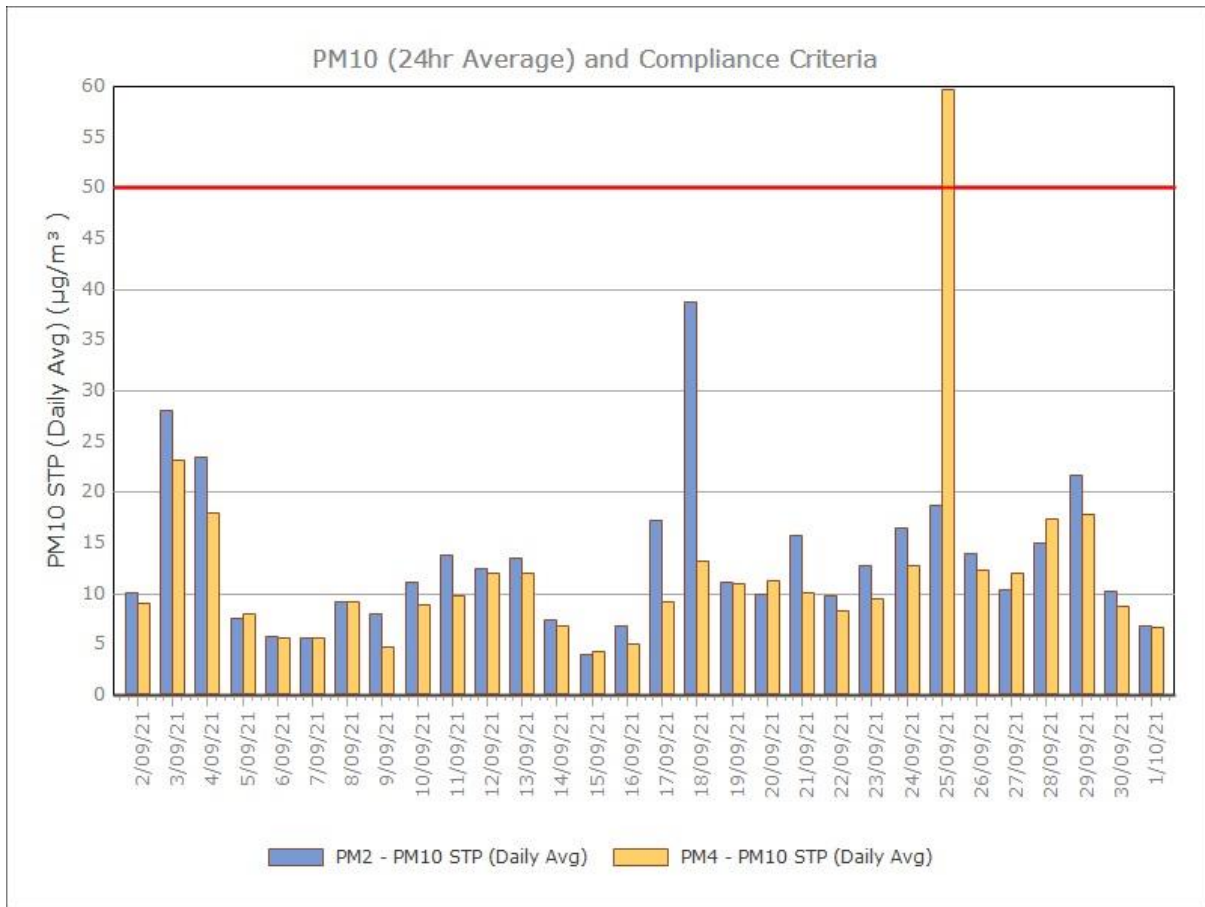

Figure 1. Dust Deposition over the last 12 months with guideline criteria

Particulate Matter

Monitoring Points:

- PM2- Northern boundary of Mining Lease 1770
- PM4- Adjacent the Accommodation Camp South West of Mining Lease 1770

Figure 2. PM10 (24 hr Average) with Compliance Criteria – December 2021

Figure 3. PM2.5 (24 hr Average) with Compliance Criteria – December 2021

APPENDIX:

Particulate Monitoring

Monthly Monitoring Results

January 2021

February 2021

March 2021

April 2021

May 2021

June 2021

July 2021

August 2021

September 2021

October 2021

November 2021