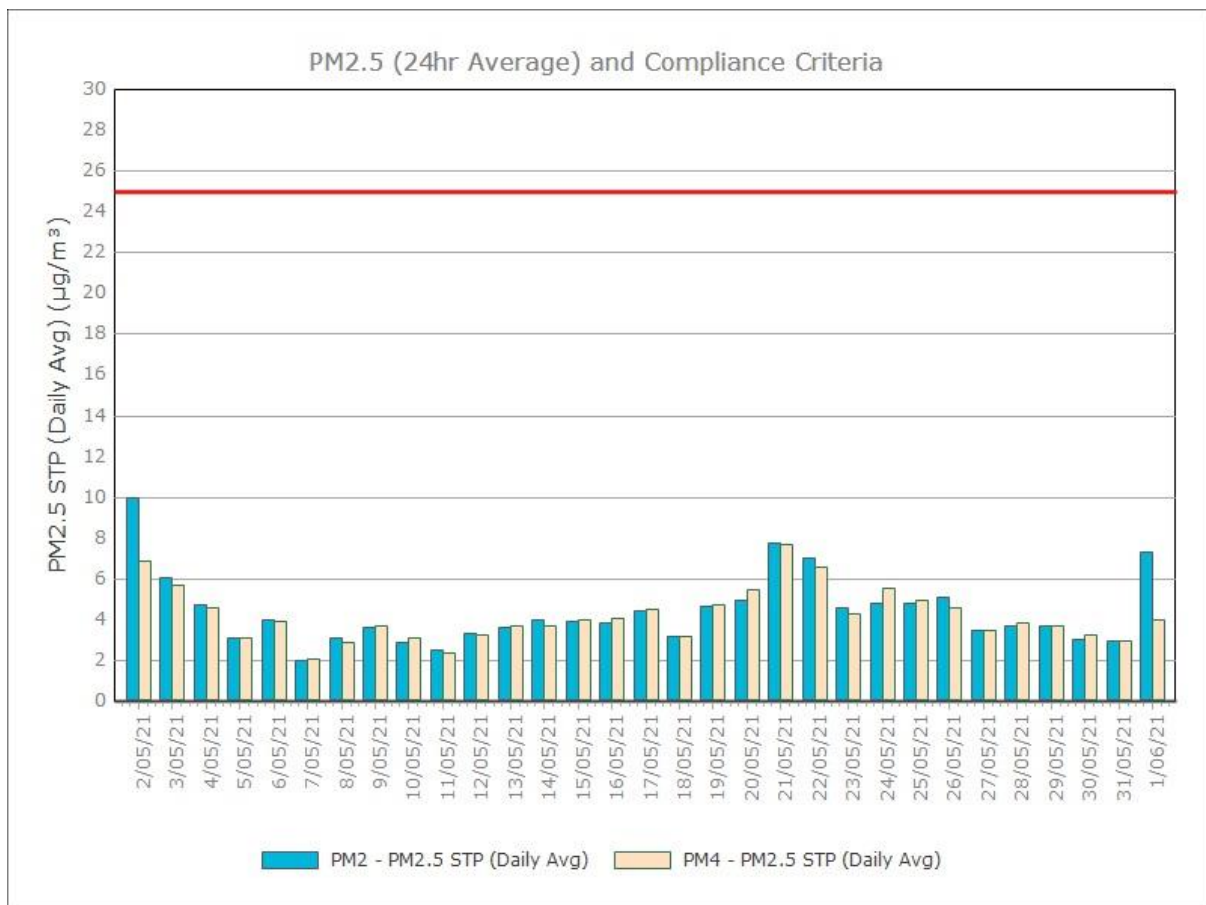

Figure 1. Dust Deposition over the last 12 months with guideline criteria

Particulate Matter

Monitoring Points:

- PM2- Northern boundary of Mining Lease 1770
- PM4- Adjacent the Accommodation Camp South West of Mining Lease 1770

Figure 2. PM10 (24 hr Average) with Compliance Criteria – December 2021

Figure 3. PM2.5 (24 hr Average) with Compliance Criteria – December 2021

APPENDIX:

Particulate Monitoring

Monthly Monitoring Results

January 2021

February 2021

March 2021

April 2021

May 2021

June 2021

July 2021

August 2021

September 2021

October 2021

November 2021