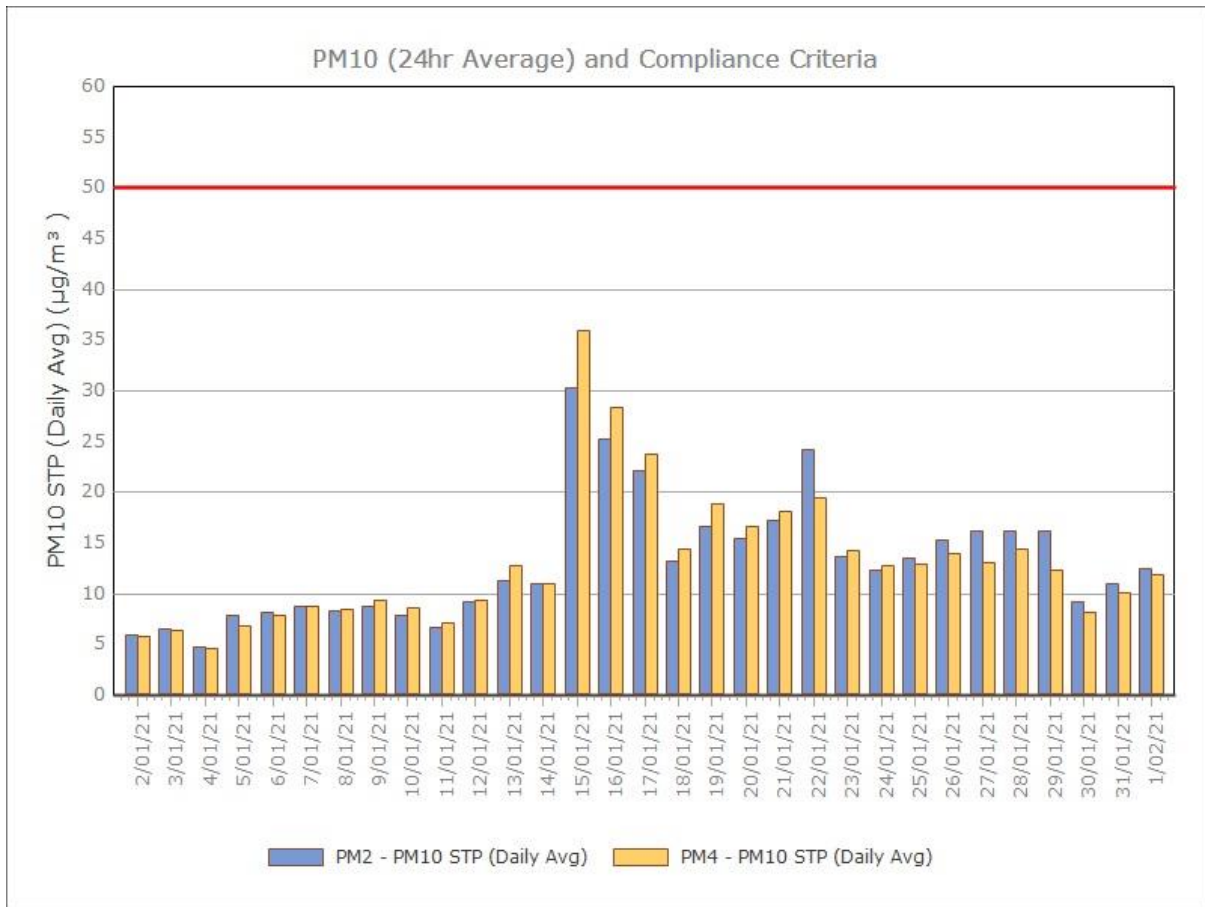

Figure 1. Dust Deposition over the last 12 months with guideline criteria

Particulate Matter

Monitoring Points:

- PM2- Northern boundary of Mining Lease 1770
- PM4- Adjacent the Accommodation Camp South West of Mining Lease 1770

Figure 2. PM10 (24 hr Average) with Compliance Criteria – December 2021

Figure 3. PM2.5 (24 hr Average) with Compliance Criteria – December 2021

APPENDIX:

Particulate Monitoring

Monthly Monitoring Results

January 2021

February 2021

March 2021

April 2021

May 2021

June 2021

July 2021

August 2021

September 2021

October 2021

November 2021