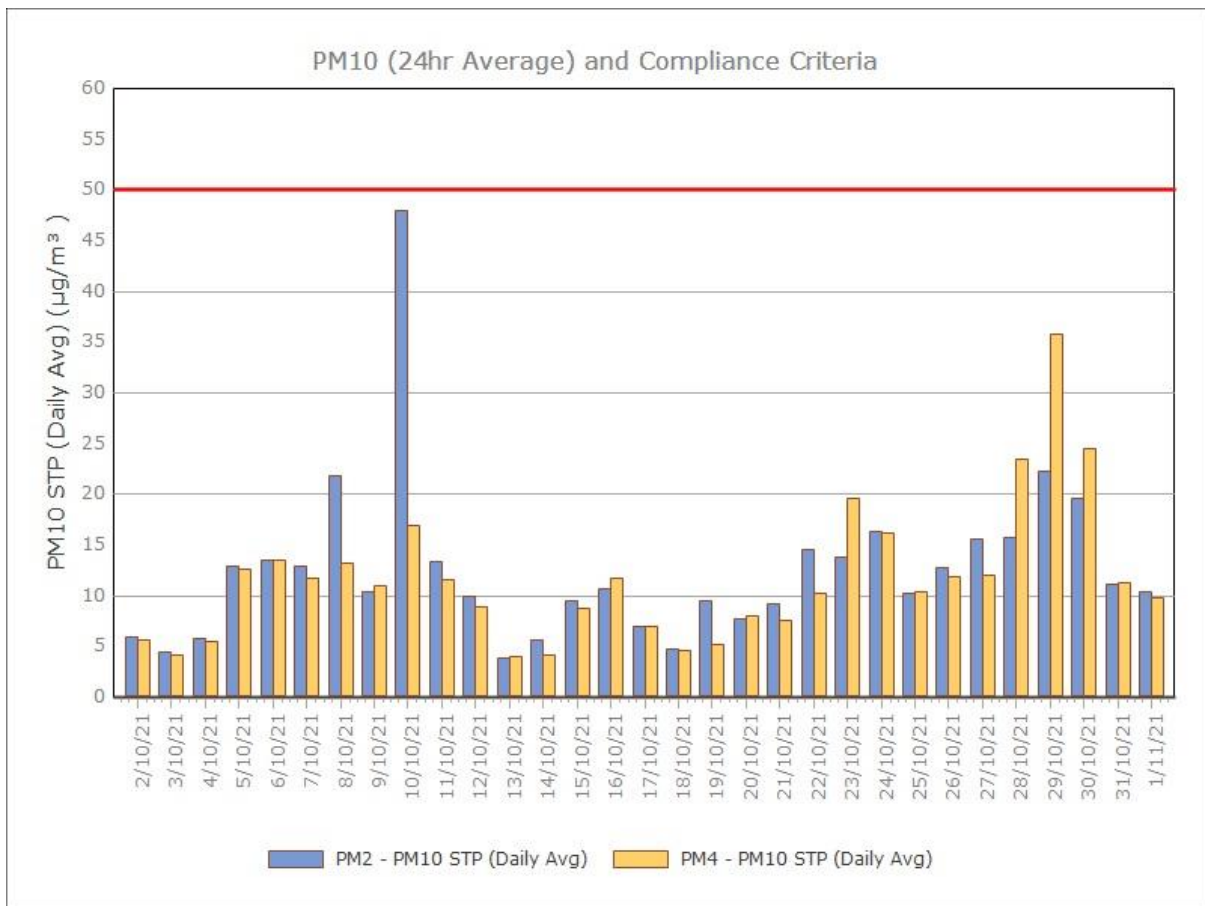

Figure 1. Dust Deposition over the last 12 months with guideline criteria

Particulate Matter

Monitoring Points:

- PM2- Northern boundary of Mining Lease 1770
- PM4- Adjacent the Accommodation Camp South West of Mining Lease 1770

Figure 2. PM10 (24 hr Average) with Compliance Criteria – December 2021

Figure 3. PM2.5 (24 hr Average) with Compliance Criteria – December 2021

APPENDIX:

Particulate Monitoring

Monthly Monitoring Results

January 2021

February 2021

March 2021

April 2021

May 2021

June 2021

July 2021

August 2021

September 2021

October 2021

November 2021