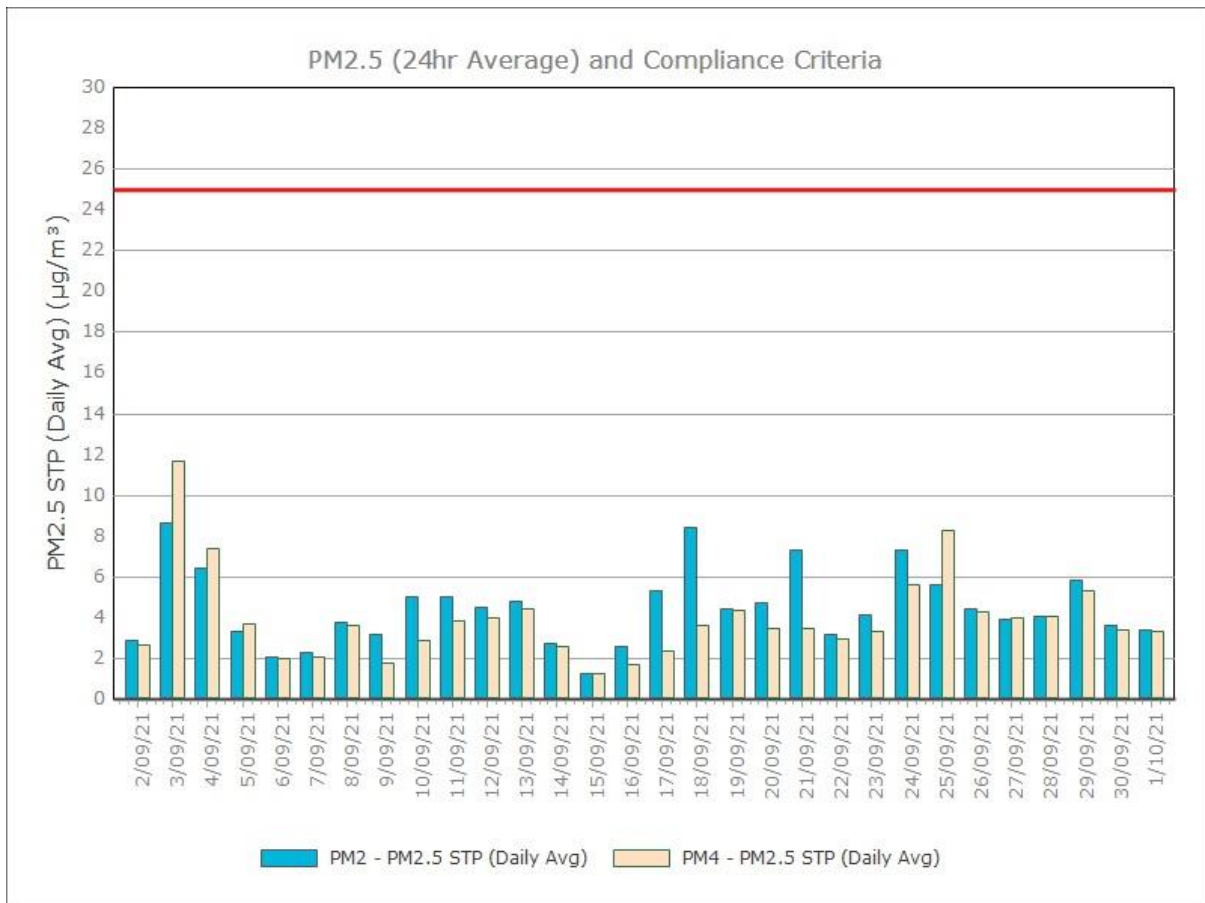

Figure 1. Dust Deposition over the last 12 months with guideline criteria

Particulate Matter

Monitoring Points:

- PM2- Northern boundary of Mining Lease 1770
- PM4- Adjacent the Accommodation Camp South West of Mining Lease 1770

Figure 2. PM10 (24 hr Average) with Compliance Criteria – December 2021

Figure 3. PM2.5 (24 hr Average) with Compliance Criteria – December 2021

APPENDIX:

Particulate Monitoring

Monthly Monitoring Results

January 2021

February 2021

March 2021

April 2021

May 2021

June 2021

July 2021

August 2021

September 2021

October 2021

November 2021