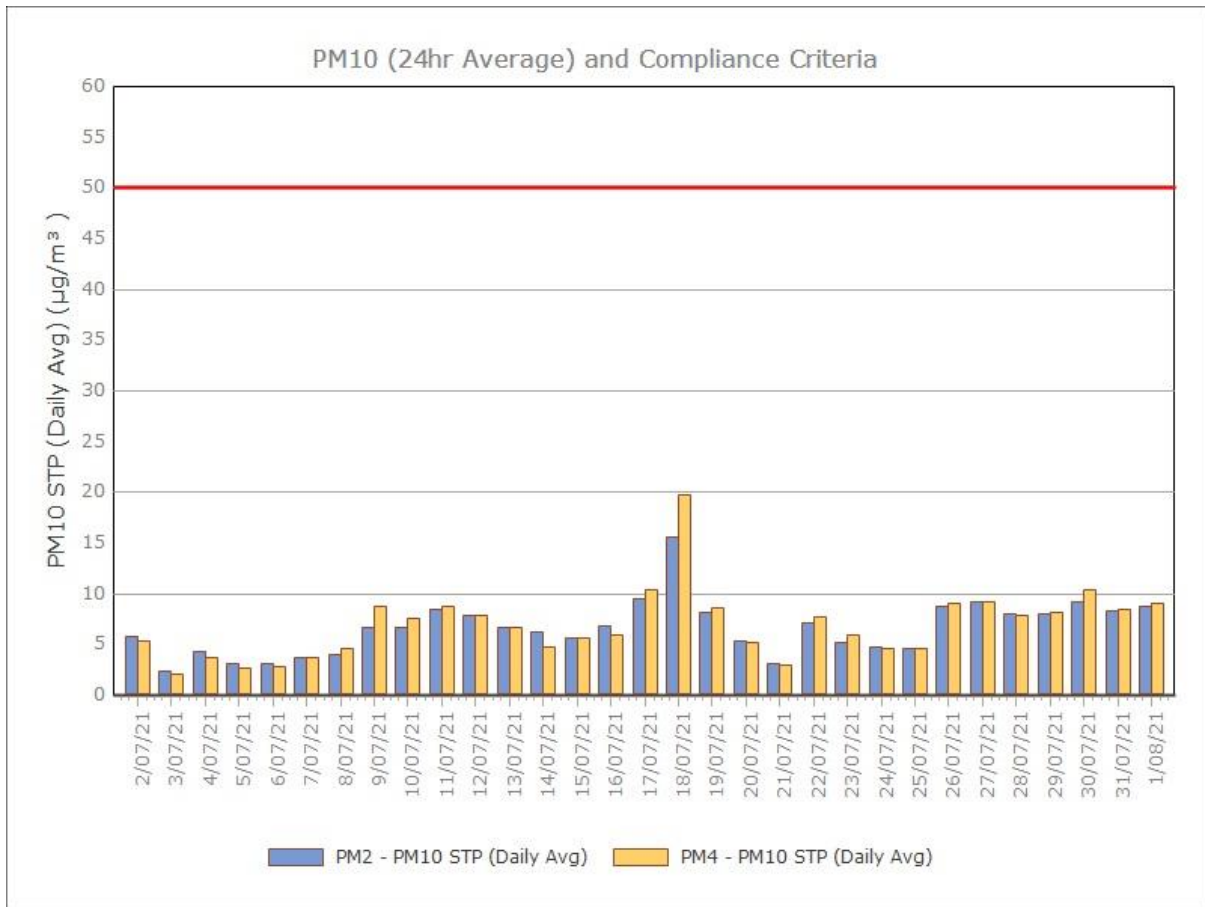

Figure 1. Dust Deposition over the last 12 months with guideline criteria

Particulate Matter

Monitoring Points:

- PM2- Northern boundary of Mining Lease 1770
- PM4- Adjacent the Accommodation Camp South West of Mining Lease 1770

Figure 2. PM10 (24 hr Average) with Compliance Criteria – December 2021

Figure 3. PM2.5 (24 hr Average) with Compliance Criteria – December 2021

APPENDIX:

Particulate Monitoring

Monthly Monitoring Results

January 2021

February 2021

March 2021

April 2021

May 2021

June 2021

July 2021

August 2021

September 2021

October 2021

November 2021